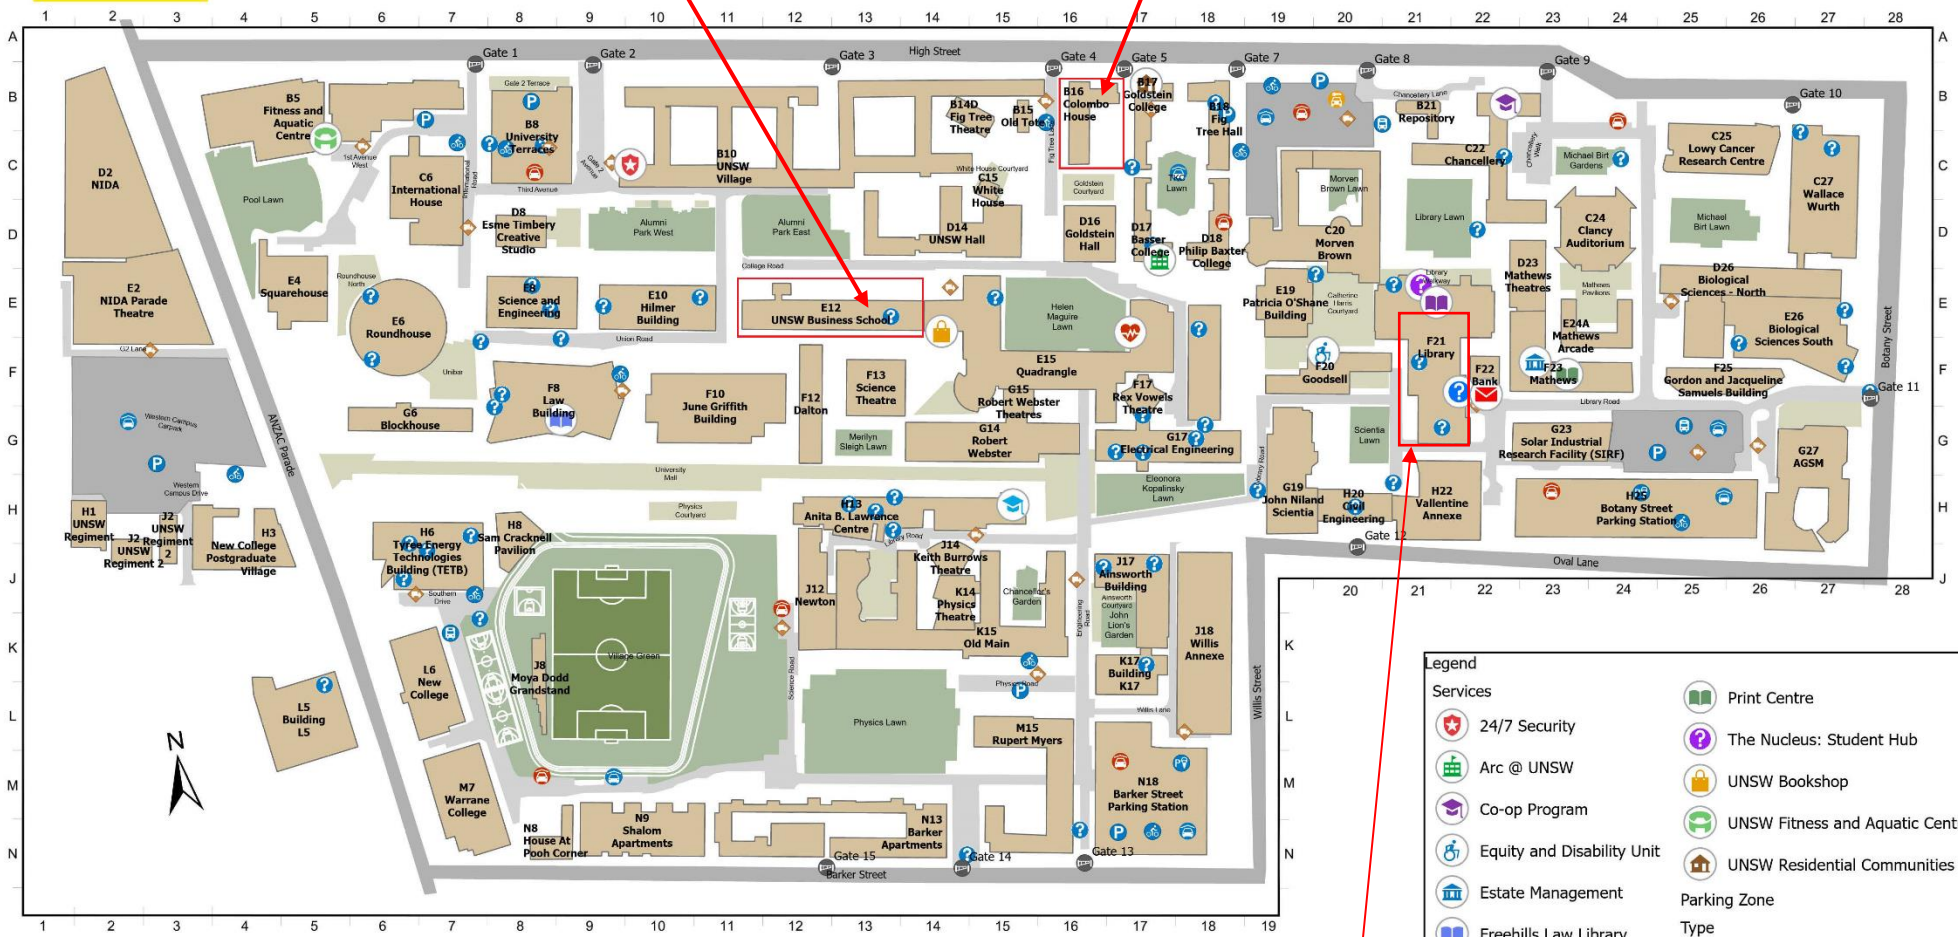

UNSW Business School (BUS) – Parallel Sessions

Colombo House – Main Event & Registration. (Entry: Gate 4, High Street, Kensington)

Kensington Campus Map

Legend

24/7 Security	Print Centre
Arc @ UNSW	The Nucleus: Student Hub
Co-op Program	UNSW Bookshop
Equity and Disability Unit	UNSW Fitness and Aquatic Centre
Estate Management	UNSW Residential Communities
Freehills Law Library	Parking Zone
Future Students	Bus Bay
IT Walk-in Service Centre	Accessible
Library	Go Get
Medical Centre	Loading Zone
Post Office	Meter/Permit
	Meters
	Motorbike
	Permit
	Reserve

"The Lounge", Level 11, Library Building F21. Venue for Conference Dinner. Entry to building and lifts near Scientia Lawn.